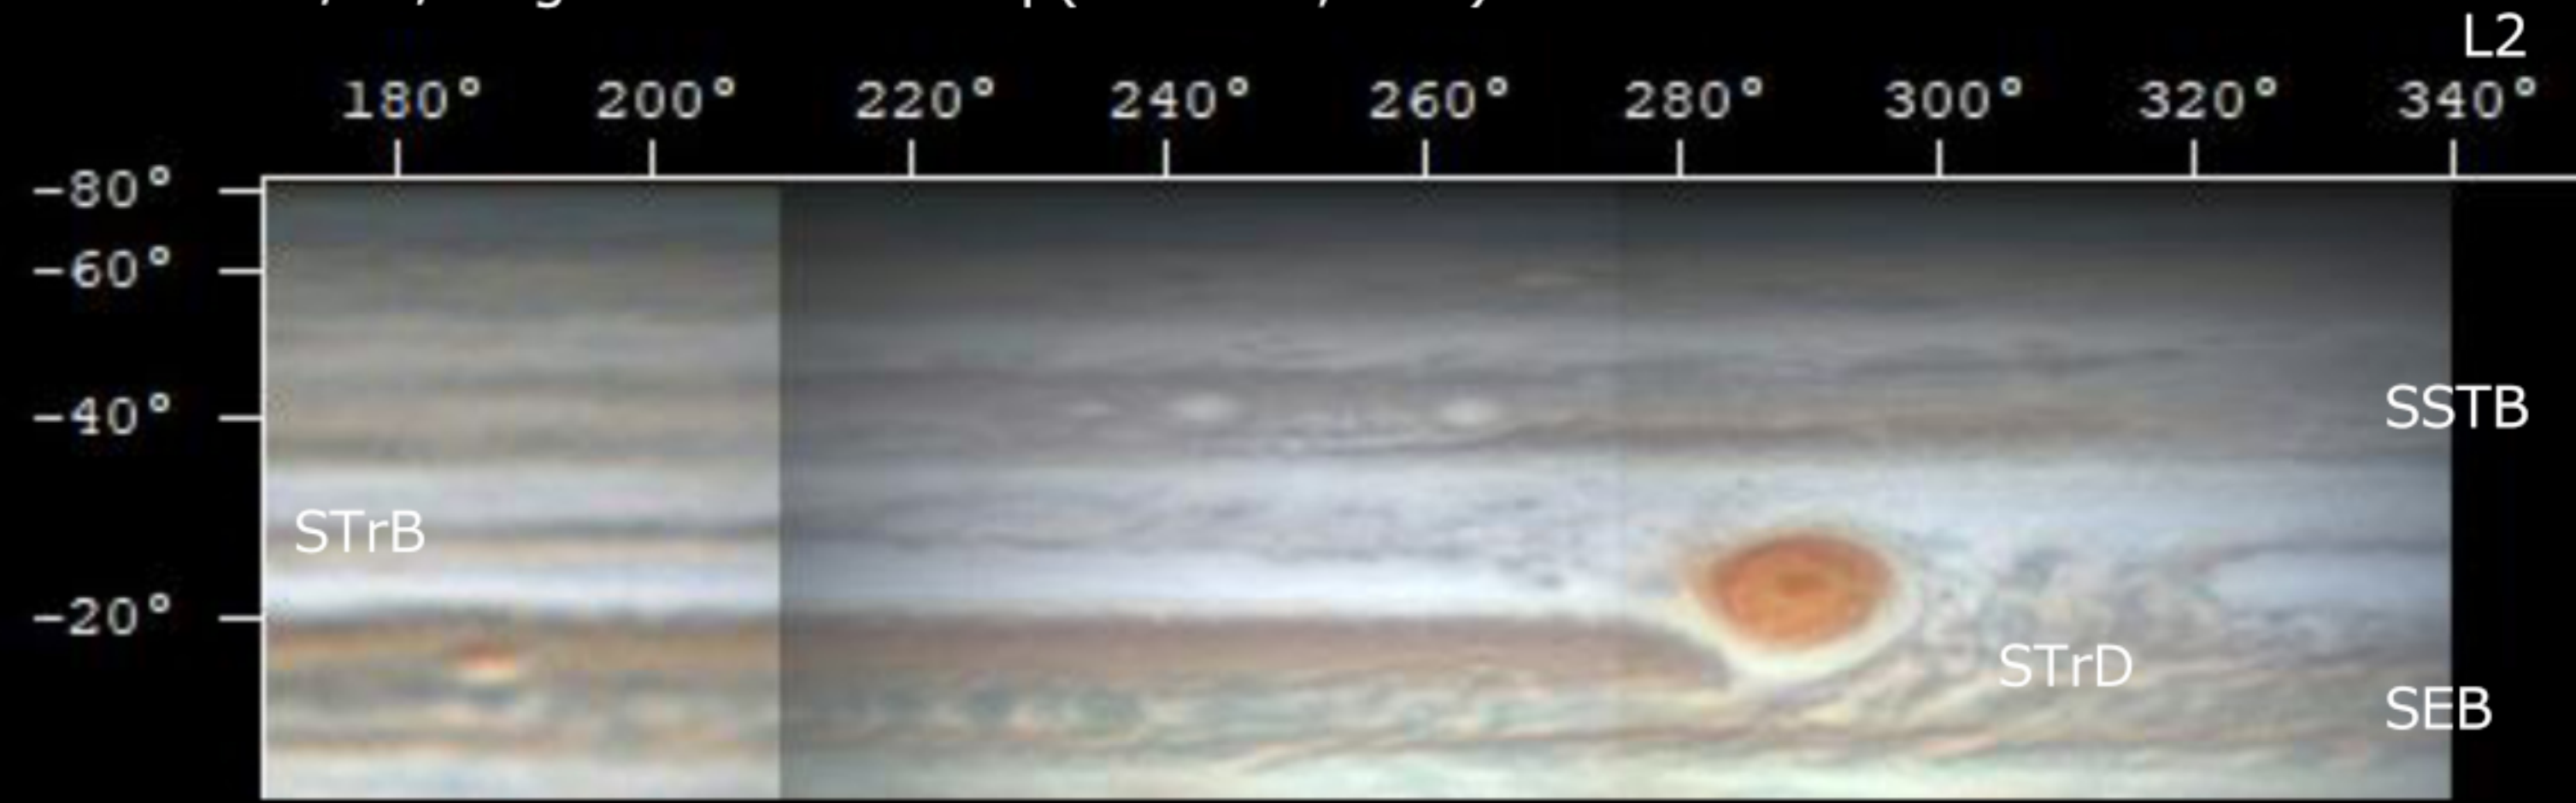

STrD~GRS region Juno PJ12(2018/04/01)

2018/04/12 by S.Mizumoto @ALPO-J

2018/04/01 ground-based map(K.Suzuki,C.Go)

Credit : NASA/JPL/SwRI/MSSS/Gerald Eichstädt

Credit : NASA / SwRI / MSSS / Gerald Eichstädt / Seán Doran