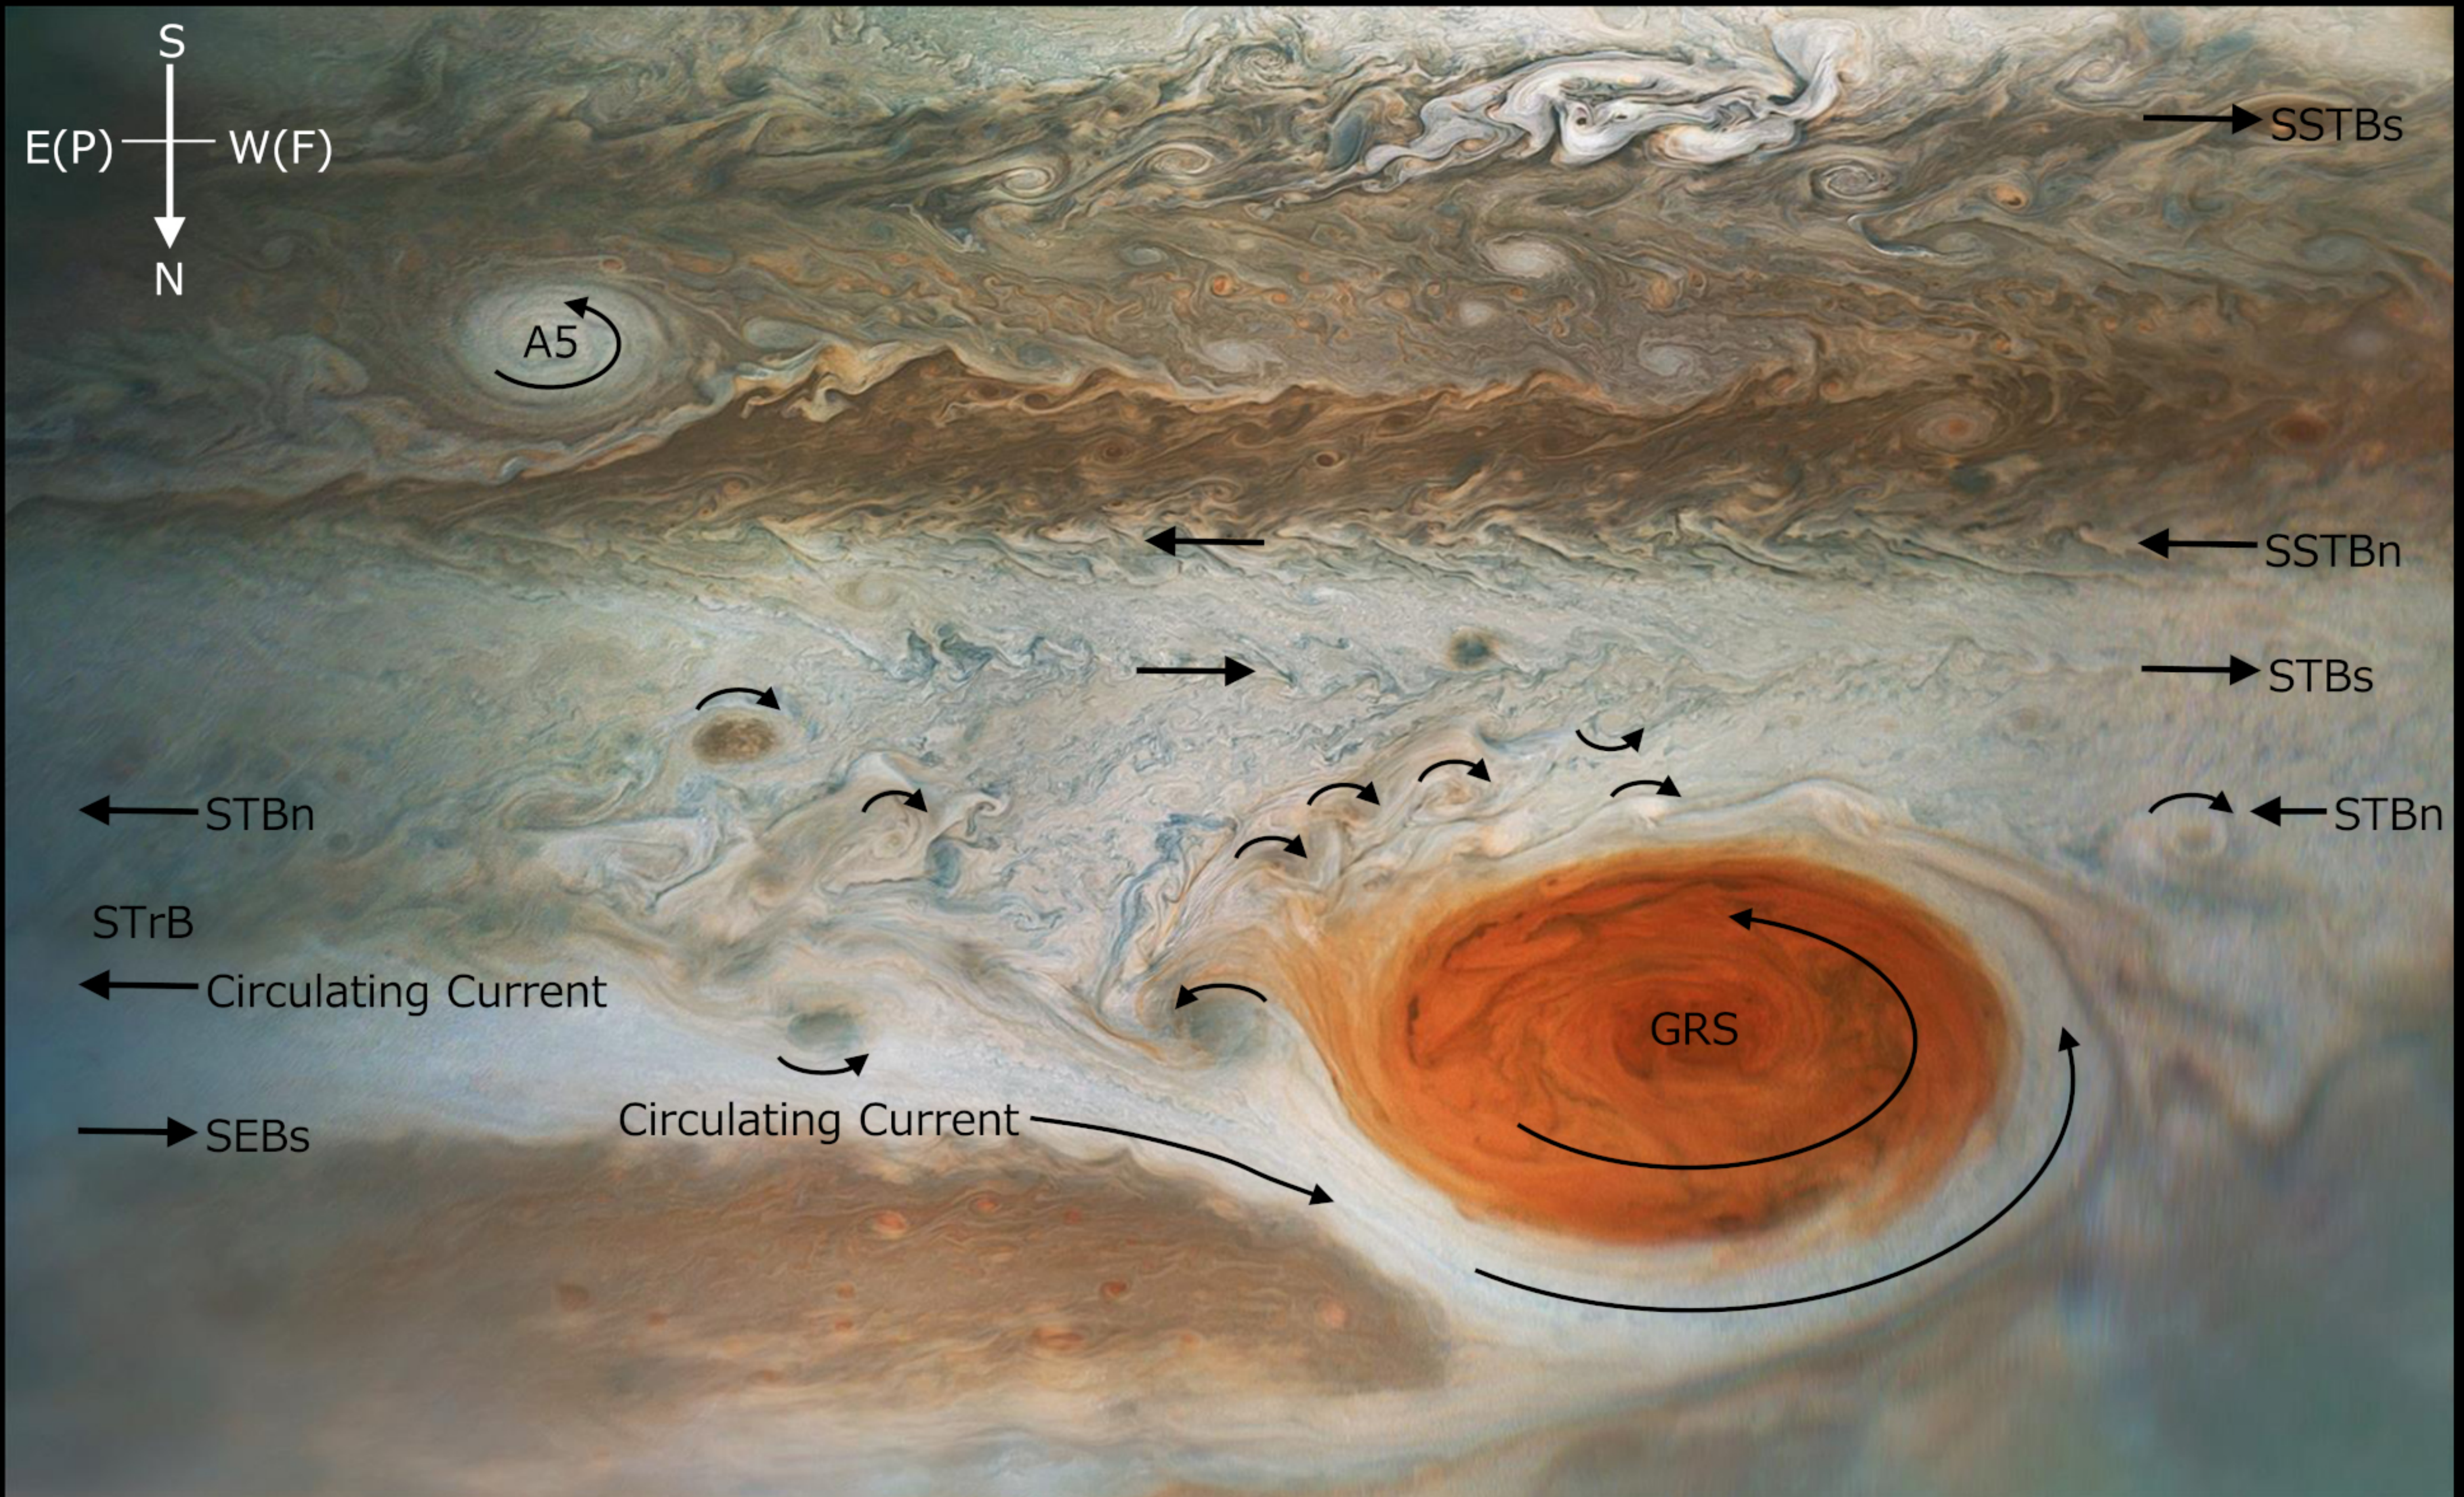

STrD~GRS region Juno PJ12(2018/04/01)

2018/04/12 by S.Mizumoto @ALPO-J

2018/04/01 ground-based map(K.Suzuki,C.Go)

Credit : NASA/JPL/SwRI/MSSS/Gerald Eichstädt

Credit : NASA / SwRI / MSSS / Gerald Eichstädt / Seán Doran

Credit : NASA / SwRI / MSSS / Gerald Eichstädt / Seán Doran